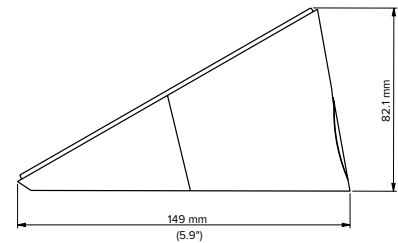

ACC-MNT-7

Angle Mount

Mounts fisheye and dome cameras 30 degrees from wall for improved field of view.

Compatible with Dome Series, Fisheye Series, D30, D50, D80, SV11, ACC-MNT-4, ACC-MNT-9, and ACC-MNT-10

Technical Specifications

Model	ACC-MNT-7	Weight	390g (13.8oz)
Material	Aluminum Alloy	Box Dimensions	160x160x100mm (6.3x6.3x3.9")
Dimensions	155x149x82mm (6.1x5.9x3.2")	Box Weight	460g (1 lb)
Color	White	Box Includes	Metal accessory base, metal mount ring, 3 countersink screws, 3 thumbscrews, rubber plug