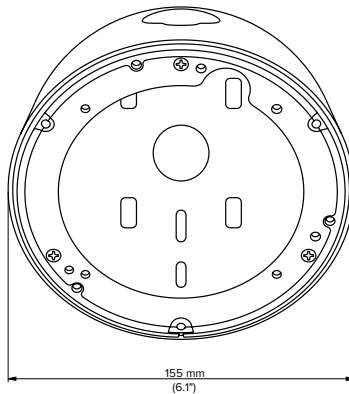

ACC-MNT-7

Angle Mount

Mounts fisheye and dome cameras 30 degrees from wall for improved field of view.

Compatible with Dome Series, Fisheye Series, D30, D50, D80, SV11, ACC-MNT-4, ACC-MNT-9, and ACC-MNT-10

Technical Specifications

Model	ACC-MNT-7	Weight	390g (13.8oz)
Material	Aluminum Alloy	Box Dimensions	160x160x100mm (6.3x6.3x3.9")
Dimensions	155x149x82mm (6.1x5.9x3.2")	Box Weight	460g (1 lb)
Color	White	Box Includes	Metal accessory base, metal mount ring, 3 countersink screws, 3 thumbscrews, rubber plug