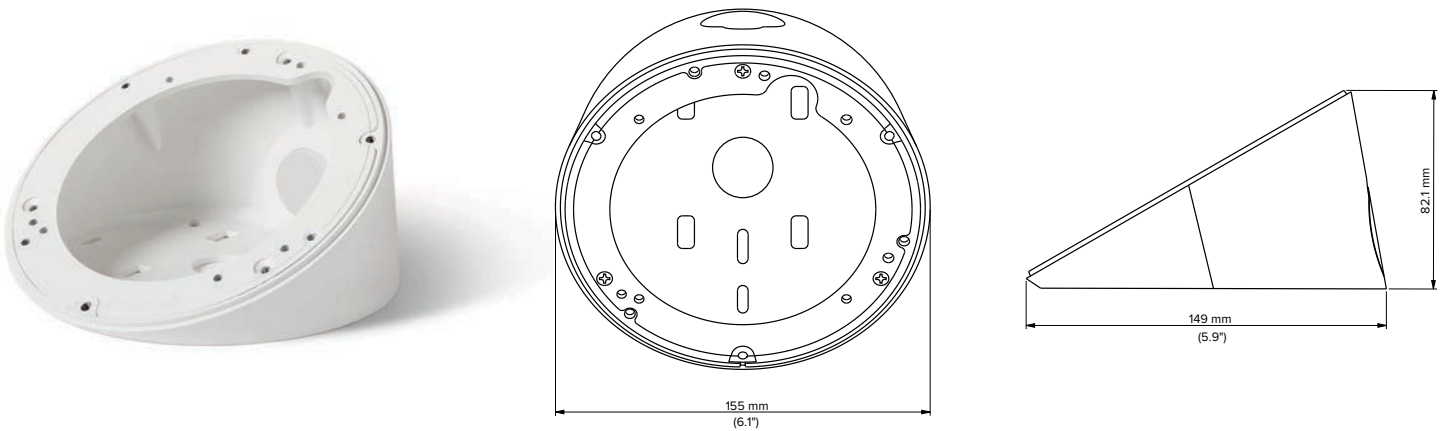

**ACC-MNT-7**

**Angle Mount**

Mounts fisheye and dome cameras 30 degrees from wall for improved field of view.

Compatible with Dome Series, Fisheye Series, D30, D50 and ACC-MNT-4

**Technical Specifications**

Model	ACC-MNT-7	Weight	390g (13.8oz)
Material	Aluminum Alloy	Box Dimensions	160x160x100mm (6.3x6.3x3.9")
Dimensions	155x149x82mm (6.1x5.9x3.2")	Box Weight	460g (1 lb)
Color	White	Box Includes	Metal accessory base, metal mount ring, 3 countersink screws, 3 thumbscrews, rubber plug