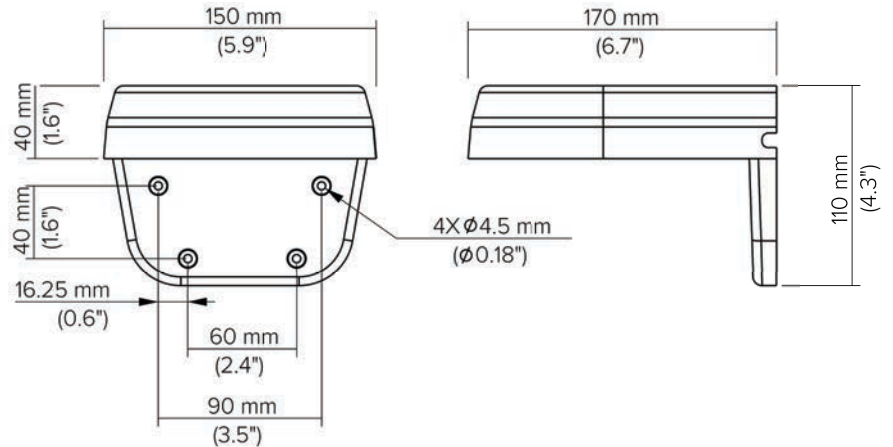

ACC-MNT-3

Wall Mounted L-Shaped Bracket Kit

Compact bracket for mounting camera perpendicular to wall.

Compatible with Dome Series, Fisheye Series, D30, D50 and ACC-MNT-4

Technical Specifications

Model	ACC-MNT-3	Weight	577g (1.27 lbs)
Material	Aluminum Alloy	Box Dimensions	125x160x388mm (4.9x6.3x15.3")
Dimensions	170x150x110mm (6.7x5.9x4.3")	Box Weight	709g (1.56 lbs)
Color	White		