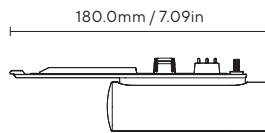

### General

<b>Box dimensions</b>	L: 220.0mm / 8.66in W: 114.0mm / 4.49in H: 61.0mm / 2.40in	<b>Warranty</b>	10 years
<b>Included accessories</b>	T25 security Torx L-key	<b>Box weight</b>	600g / 21.16oz

### Mechanical

<b>Weight</b>	440g / 15.52oz	<b>Material</b>	Aluminum
<b>Dimensions</b>	L: 180.0mm / 7.09in W: 71.0mm / 2.80in H: 50.0mm / 1.97in		

### Dimensions