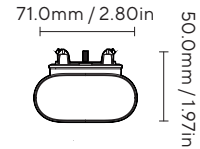

## Tech specs

### General

<b>Box dimensions</b>	L: 220.0mm / 8.66in W: 114.0mm / 4.49in H: 61.0mm / 2.40in	<b>Warranty</b>	10 years
<b>Included accessories</b>	T25 security Torx L-key	<b>Box weight</b>	600g / 21.16oz

### Mechanical

<b>Weight</b>	440g / 15.52oz	<b>Material</b>	Aluminum
<b>Dimensions</b>	L: 180.0mm / 7.09in W: 71.0mm / 2.80in H: 50.0mm / 1.97in		

### Dimensions