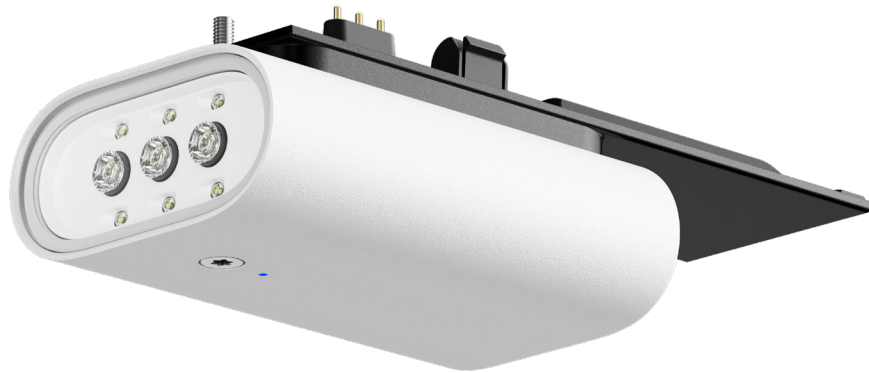

## ACC-CAM-CB-WL-1

White light illuminator  
for 4K bullet camera

### Overview

The ACC-CAM-CB-WL-1 is an external white light illuminator that can be attached to the CB63-E and CB63-TE bullet cameras and managed within Command. This device can be used to capture full-color video at night and in low-light environments, or to deter potential threats. Two light modes are supported: floodlight, which continuously illuminates the area in front of the camera, and pulse, which repeatedly flashes on and off. The device can be configured to trigger anytime motion is detected or set to stay on continuously, with the ability to create custom schedules.

The ACC-CAM-CB-WL-1 connects to the underside of the CB63-E and CB63-TE models using the built-in attachment interface. The illuminator is powered by the camera itself, which must receive PoE++ (IEEE 802.3bt Type 3) for the attachment to function.